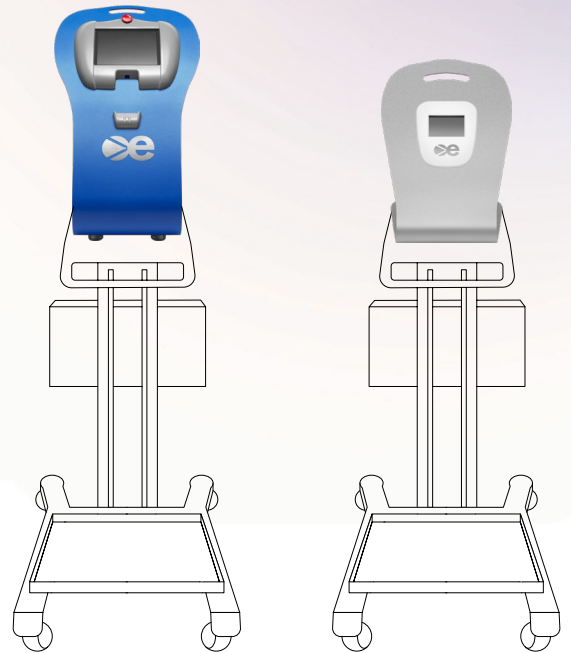

An innovative way to stand out: the new e-station.

We're pleased to introduce
a brand-new model of our e-station.

From now on, new e-stations will be
compatible with both eye-light®
and meibomask® at the same time.

Why settle for ordinary when you can have extraordinary?

The new e-station has been designed to perfectly
match our devices, focusing on versatility, ergonomics
and stability—without compromising on aesthetics.