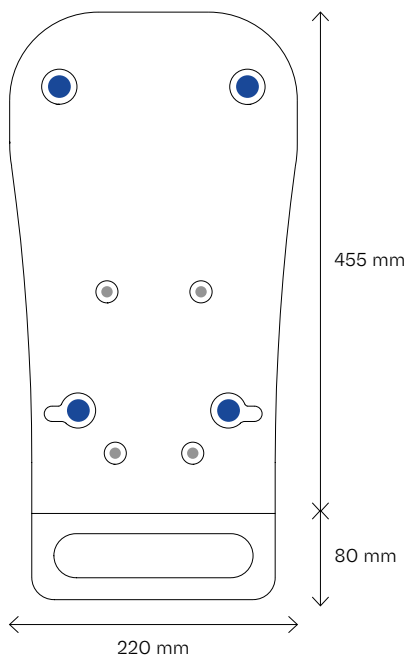

An innovative way to stand out: the new e-station.

We're pleased to introduce
a brand-new model of our e-station.

From now on, new e-stations will be
compatible with both eye-light®
and meibomask® at the same time.

Why settle for ordinary when you can have extraordinary?

The new e-station has been designed to perfectly
match our devices, focusing on versatility, ergonomics
and stability—without compromising on aesthetics.

Get ready to experience it!
espansionegroup.it