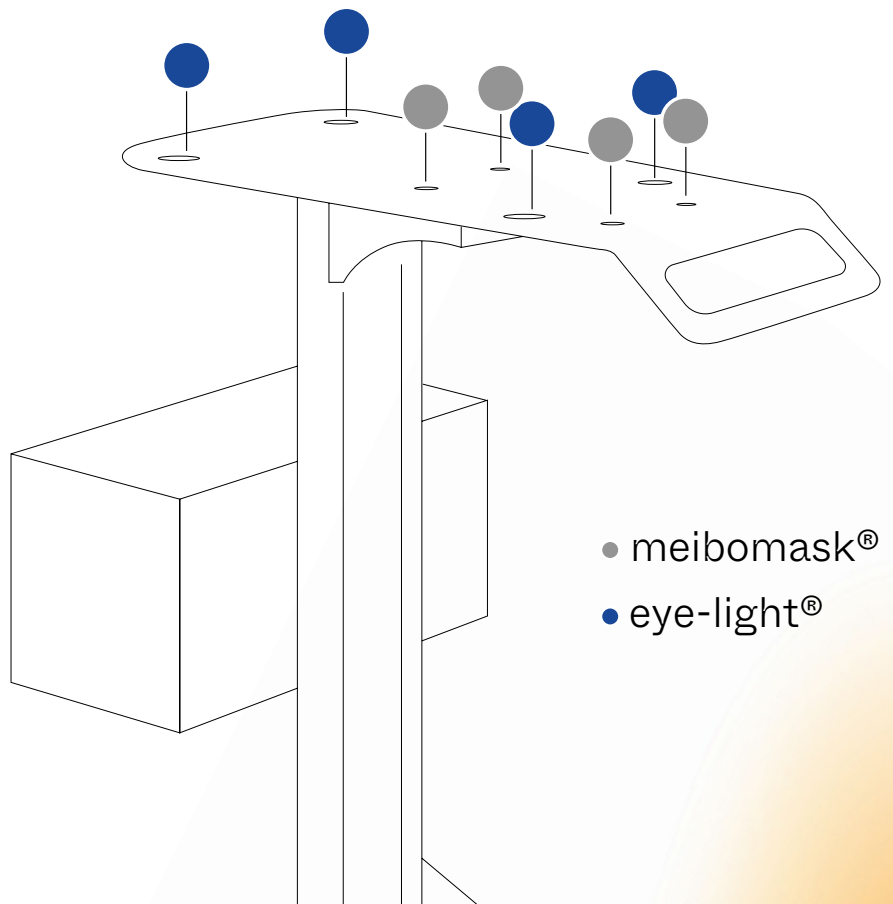

An innovative way to stand out: the new e-station.

We're pleased to introduce
a brand-new model of our e-station.

From now on, new e-stations will be
compatible with both eye-light®
and meibomask® at the same time.

Why settle for ordinary when you can have extraordinary?

The new e-station has been designed to perfectly
match our devices, focusing on versatility, ergonomics
and stability—without compromising on aesthetics.